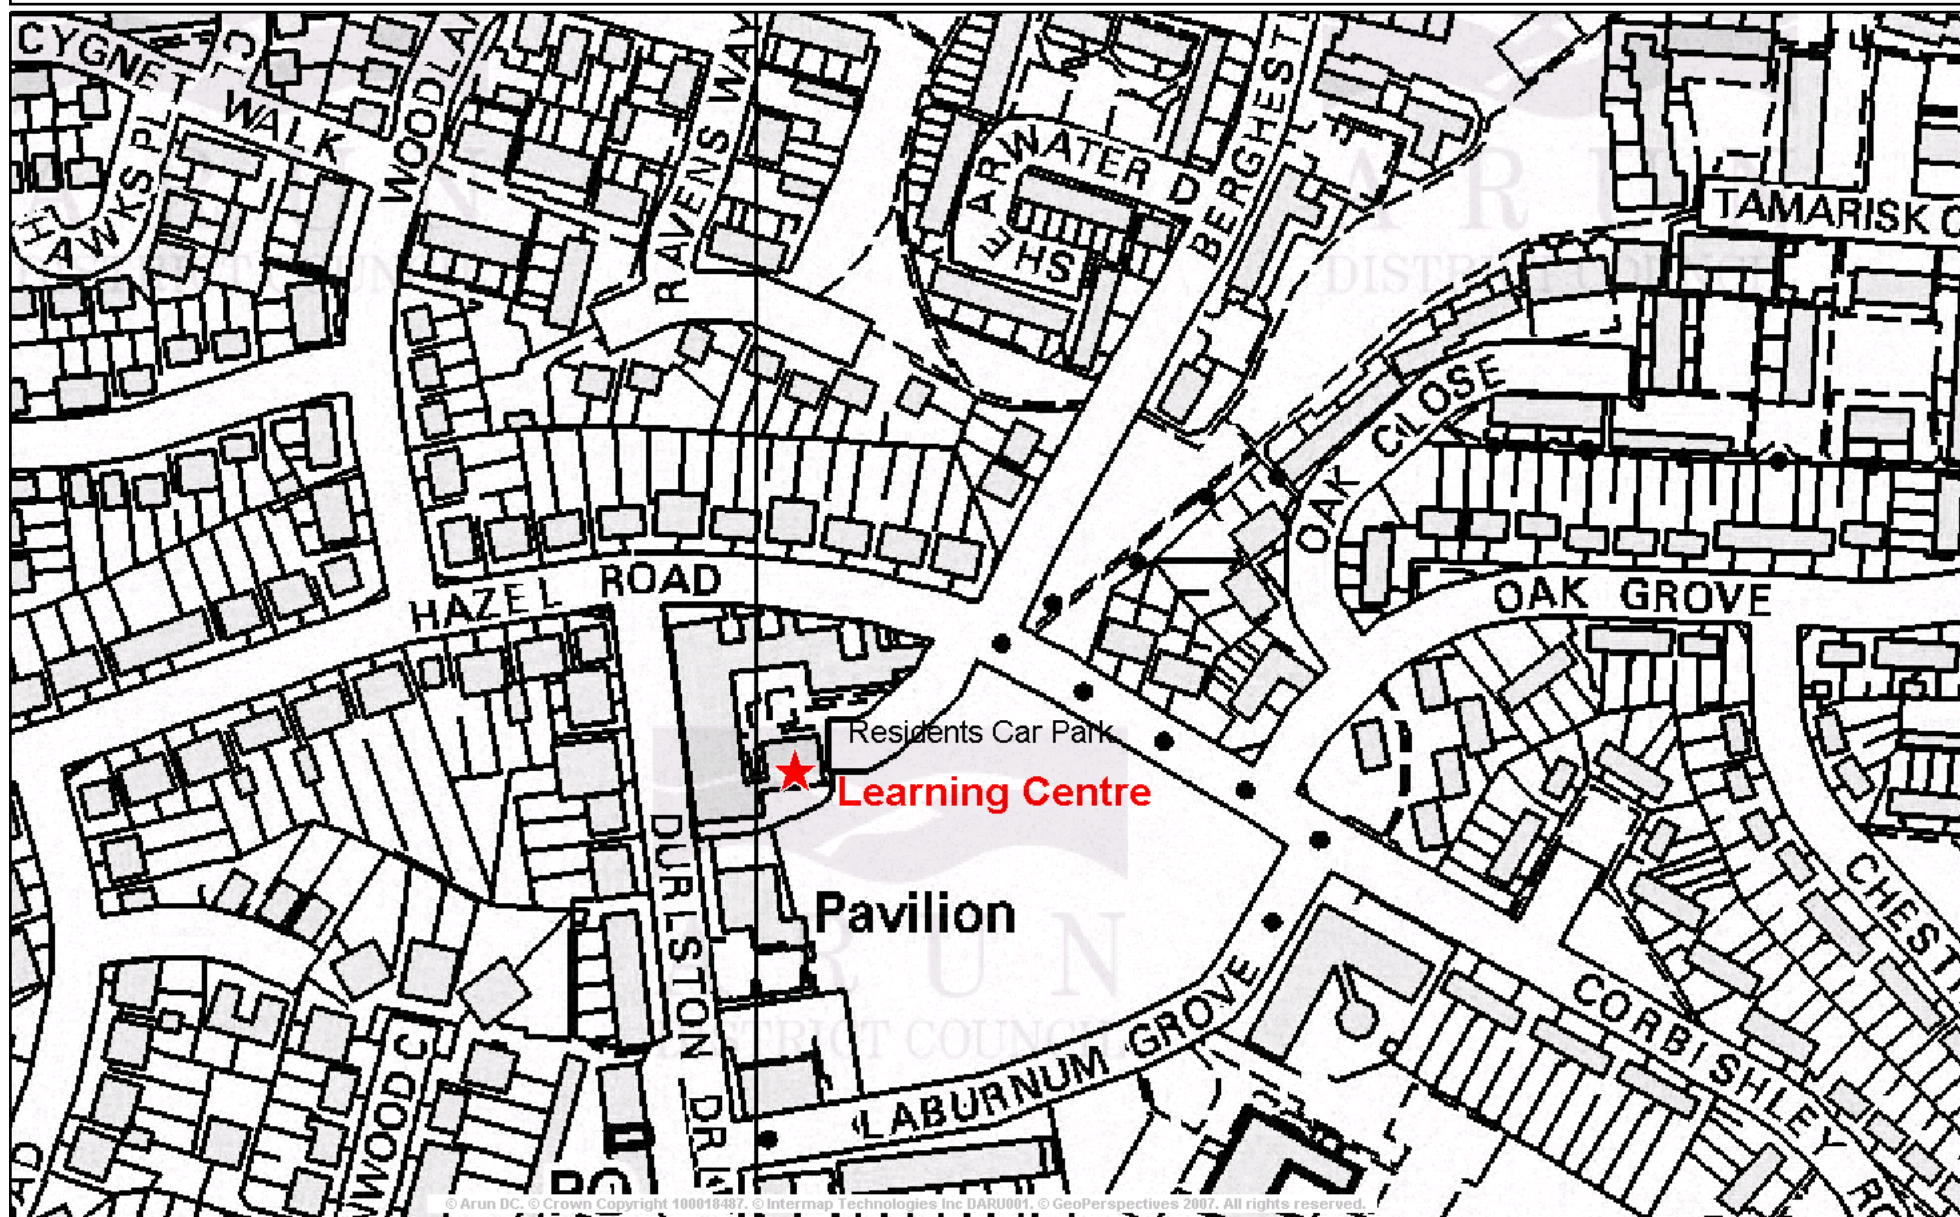

Bersted Green Learning Centre - Access via Residents Carpark. Please do not park in here - plenty of on-road parking

Based on the Ordnance Survey mapping with the permission of the Controller of Her Majesty's Stationery Office © Crown Copyright. Unauthorised reproduction infringes Crown Copyright and may lead to prosecution or civil proceedings. Arun District Council 100018487.

Scale 1/2386

Date 22/7/2009

Centre = 493074 E 100802 N